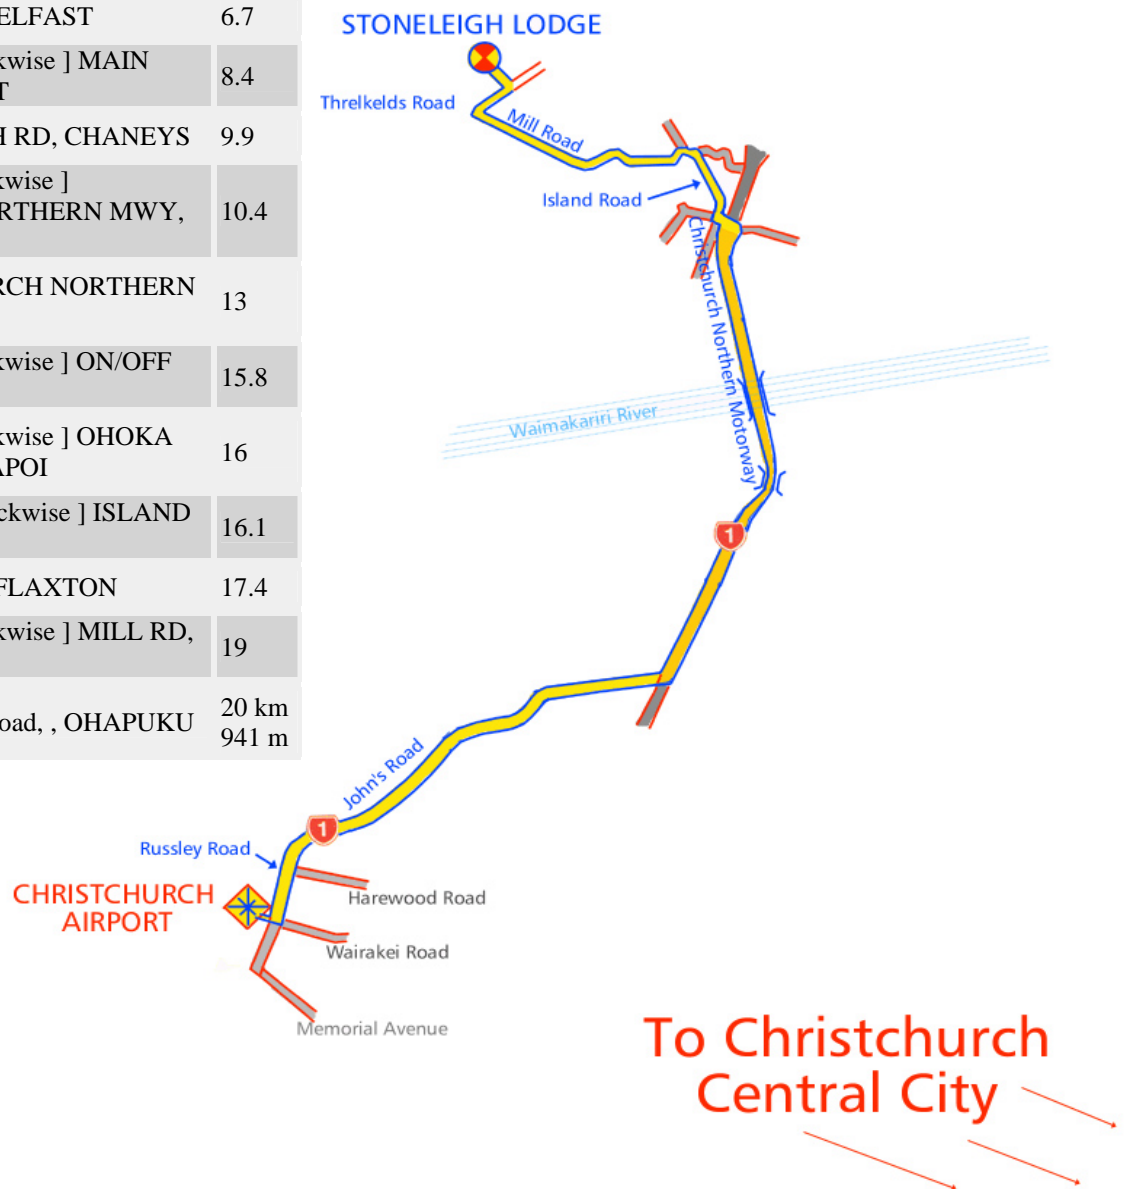

## Driving Directions.

1.	Start: Christchurch International Airport Ltd [ 818 Wairakei Road, Harewood, Christchurch ]	0
2.	Proceed WAIRAKEI RD, BURNSIDE	0.1
3.	Turn Left [ Turn 1 clockwise ] RUSSELY RD, BURNSIDE	1.2
4.	Bear Left [ Turn 2 clockwise ] JOHNS RD, BURNSIDE	1.7
5.	Proceed JOHNS RD, HAREWOOD	2.6
6.	Proceed JOHNS RD, CASEBROOK	3.9
7.	Proceed JOHNS RD, REDWOOD	6.1
8.	Proceed JOHNS RD, BELFAST	6.7
9.	Turn Left [ Turn 1 clockwise ] MAIN NORTH RD, BELFAST	8.4
10.	Proceed MAIN NORTH RD, CHANEYS	9.9
11.	Bear Left [ Turn 2 clockwise ] CHRISTCHURCH NORTHERN MWY, COUTTS ISLAND	10.4
12.	Proceed CHRISTCHURCH NORTHERN MWY, CLARKVILLE	13
13.	Bear Left [ Turn 1 clockwise ] ON/OFF RAMP1, KAIAPOI	15.8
14.	Bear Left [ Turn 1 clockwise ] OHOKA RD OVERPASS, KAIAPOI	16
15.	Turn Right [ Turn 2 clockwise ] ISLAND RD, KAIAPOI	16.1
16.	Proceed ISLAND RD, FLAXTON	17.4
17.	Turn Left [ Turn 1 clockwise ] MILL RD, OHAPUKU	19
18.	End: THRELKELDS Road, , OHAPUKU	20 km 941 m

To Christchurch  
Central City